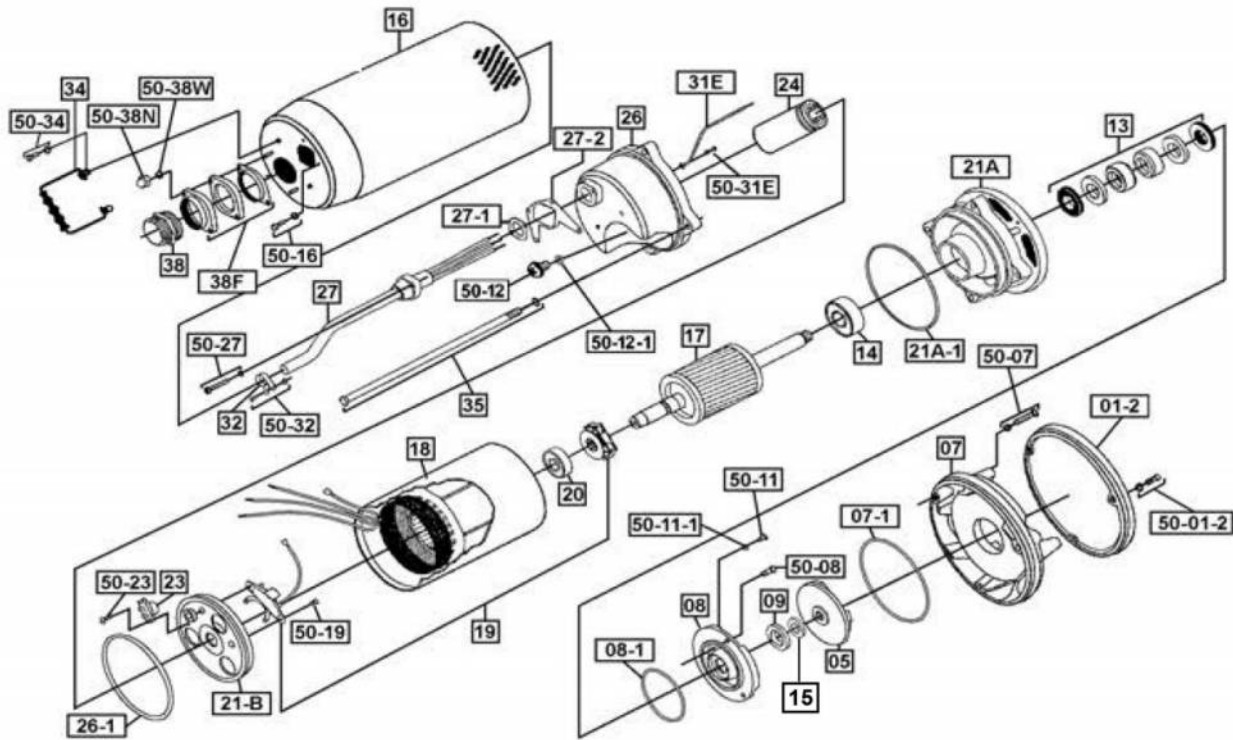

BJM Pumps R750, R1500, R1520

Pos No	Part #	Description	Pos No	Part #	Description
01-2	202004	Bottom Plate	27	204260	Power Cable w/ Gland - 230V, 1 PH, No Plug
05	202062	Impeller Cast Iron	27-1	202632	O-Ring (Kit Only)
07	202157	Pump Housing/Suction Cover	27-2	202632	O-Ring (Kit Only)
07-1	202632	O-Ring (Kit Only)	31E	203145	Ground Wire w/Ring Term.
08	202211	Oil Chamber Cover	32	203161	Power Cord Line Clip
08-1	202632	O-Ring (Kit Only)	34	203169	Handle
09	202231	Lip Seal Buna-N	35	202668	Rod Bolts
09	202233	Lip Seal FKM (Optional)	38	202547	Disch. NPT 3", Male
09	203053	Lip Seal EPDM (Optional)	38F	202568	Discharge Flange Kit 2"
13	200501	Mechanical Seal Buna-N	50-01-2	203220	Screw for Bottom Plate
13	200500	Mechanical Seal FKM**	50-07	203250	Screw for Suction Cover
14	200958	Lower Ball Bearing	50-08	203219	Screw for Oil Chamber Cover
15	200481	Impeller Shim Kit (Required)	50-11	203218	Screw for Oil Fill
16	202293	Pump Casing Outer	50-11-1	202632	O-Ring (Kit Only)
17	203091	Rotor w/ Shaft 230, 1PH	50-12	203218	Screw - Pressure Test
18	200514	Stator Coil w/ Casing 230, 1PH	50-12-1	202632	O-Ring (Kit Only)
19	202360	Governor Switch w/Switch Plate	50-16	203220	Screw for Outer Casing
20	200967	Upper Ball Bearing	50-19	202693	Screw for Gov. Switch Plate
21A	202160	Oil Chamber	50-23	202700	Screw for Overload
21A-1	202632	O-Ring (Kit Only)	50-27	203216	Screw for Power Cord
21B	202366	Motor Cover (Upper)	50-31E	202692	Screw for Ground Wire
23	202383	Overload 230V, 1PH	50-32	203220	Screw for Line Clip
24	202420	Capacitor 230	50-34	203220	Screw for Handle
26	202429	Pump Top Cover	50-38N	203182	Acorn Nut for Flange
26-1	202632	O-Ring (Kit Only)	50-38W	202902	Washer for Flange