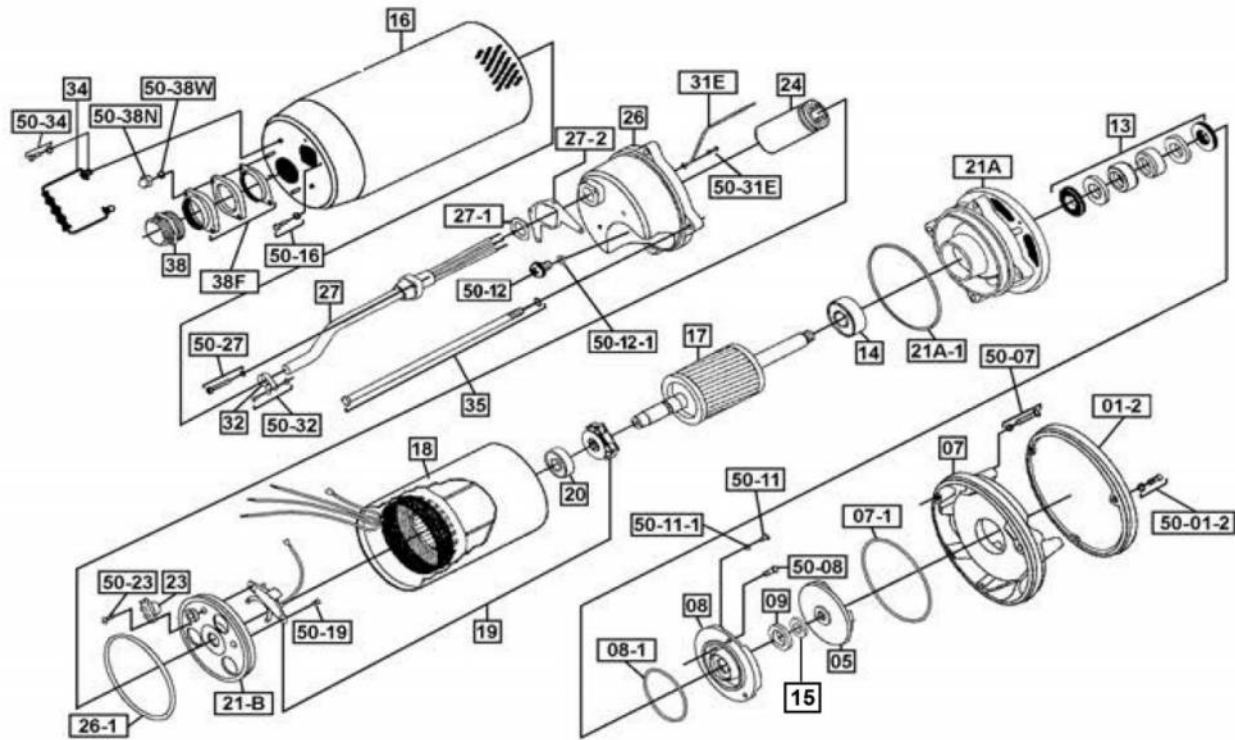

BJM Pumps R750, R1500, R1520

Pos No	Part #	Description	Pos No	Part #	Description
01-2	202004	Bottom Plate	26-1	202632	O-Ring (Kit Only)
05	202930	Impeller Cast Iron	27	204259	Power Cable w/ Gland - 115V, 1 PH
07	202157	Pump Housing/Suction Cover	27	204260	Power Cable w/ Gland - 230V, 1 PH, No Plug
07-1	202632	O-Ring (Kit Only)	27-1	202632	O-Ring (Kit Only)
08	202211	Oil Chamber Cover	27-2	202632	O-Ring (Kit Only)
08-1	202632	O-Ring (Kit Only)	31E	203145	Ground Wire w/Ring Term.
09	202231	Lip Seal Buna-N	32	203161	Power Cord Line Clip
09	202233	Lip Seal FKM (Optional)	34	203169	Handle
09	203053	Lip Seal EPDM (Optional)	35	202666	Rod Bolts
13	200501	Mechanical Seal Buna-N	38	202531	Disch. Nipple NPT Cast Iron 2"
13	200500	Mechanical Seal FKM**	38F	202565	Discharge Flange Kit 1-1/2"
14	200958	Lower Ball Bearing	38F	202568	Discharge Flange Kit 2"
15	200481	Impeller Shim Kit (Required)	50-01-2	203220	Screw for Bottom Plate
16	202290	Pump Casing Outer	50-07	203250	Screw for Suction Cover
17	203086	Rotor w/ Shaft 115, 1PH	50-08	203219	Screw for Oil Chamber Cover
17	203086	Rotor w/ Shaft 230, 1PH	50-11	203218	Screw for Oil Fill
18	200511	Stator Coil w/ Casing 115, 1PH	50-11-1	202632	O-Ring (Kit Only)
18	200570	Stator Coil w/ Casing 230, 1PH	50-12	203218	Screw - Pressure Test
19	202360	Governor Switch w/Switch Plate	50-12-1	202632	O-Ring (Kit Only)
20	200967	Upper Ball Bearing	50-16	203220	Screw for Outer Casing
21A	202160	Oil Chamber	50-19	202693	Screw for Gov. Switch Plate
21A-1	202632	O-Ring (Kit Only)	50-23	202700	Screw for Overload
21B	202366	Motor Cover (Upper)	50-27	203216	Screw for Power Cord
23	202383	Overload 115V, 1PH	50-31E	202692	Screw for Ground Wire
23	202395	Overload 230V, 1PH	50-32	203220	Screw for Line Clip
24	202417	Capacitor 115	50-34	203220	Screw for Handle
24	202418	Capacitor 230	50-38N	203182	Acorn Nut for Flange
26	202429	Pump Top Cover	50-38W	202902	Washer for Flange